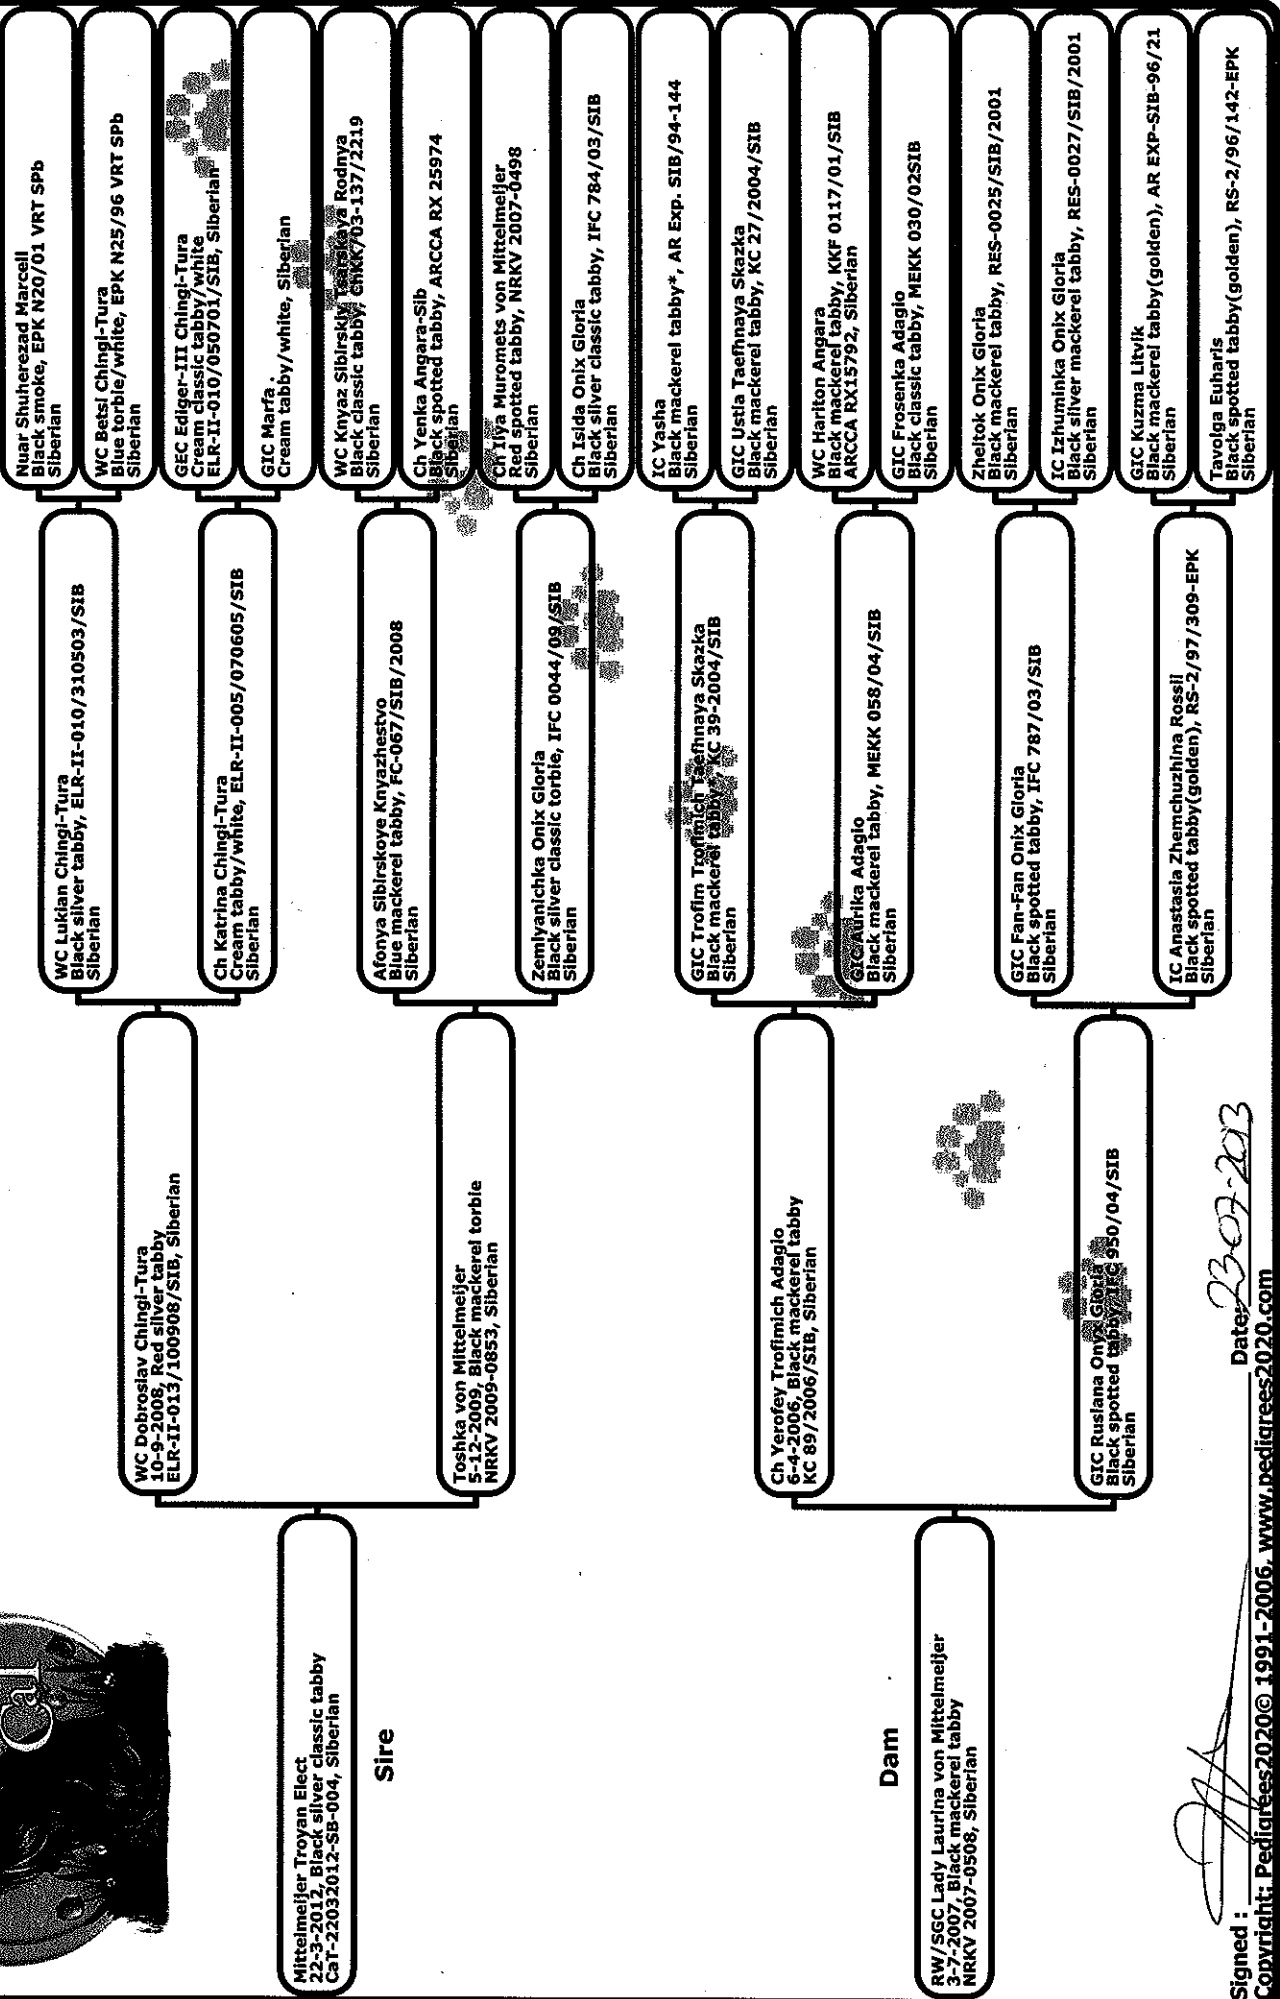

Cats and Tulips

The Dutch TICA club

Signed : Date: 23-07-2013
Copyright: Pedigrees2020© 1991-2006. www.pedigrees2020.com